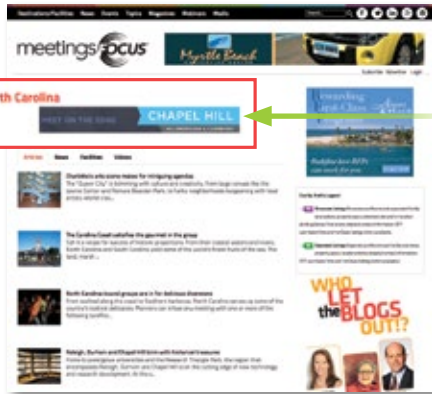

# THE ONLINE SOLUTION is WWW.MEETINGSFOCUS.COM

**Web units:** Meetings Focus delivers guaranteed impressions, the only website in our market with minimum 8,000\* impressions guaranteed monthly. Choose from all IAB approved web units, and be sure to ask your representative for what's new this month!